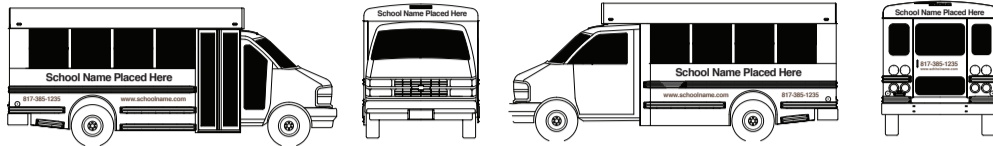

Basic Graphics Package *Call For Price*

Includes: 1 hour design time, Graphics Proof, cut vinyl School names, phone numbers & websites

Standard Graphics Package *Call For Price*

Includes: 1 hour design time, Graphics Proof, cut vinyl School names, phone numbers, websites, printed logos on driver door & passenger fender

Franchise Specific Graphics Package *Call For Price*

Includes: graphics approved by Corporate Franchises; colors, locations and coverage vary

Custom Graphics Package *Call For Price*

Includes: 4 hour design time; options vary depending on the selected design